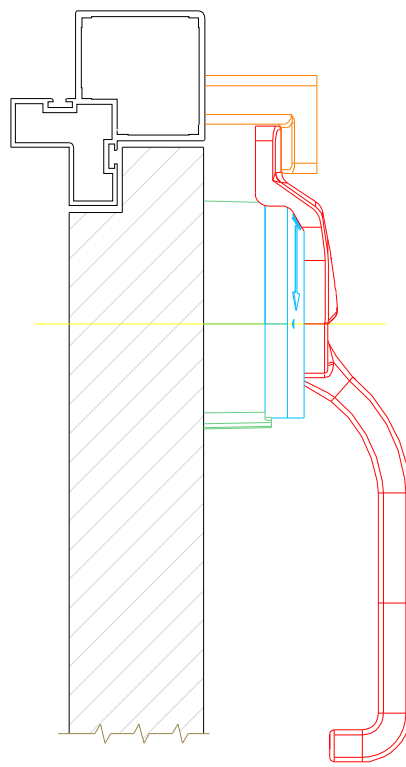

DN ISO - 0

Handle DN ISO - O

Box of 25 pc.

- Characteristics and versions:
- available for thermal break profiles and frames
 - single version for all profiles and panels
 - available with removal key

Drawings of the different versions:

DN ISO - O
Single panel

DN ISO - O
Double panel,
Double wall profile

DN ISO - O
Single panel,
Thermal break profile

DN ISO - O
Double panel,
Thermal break profile