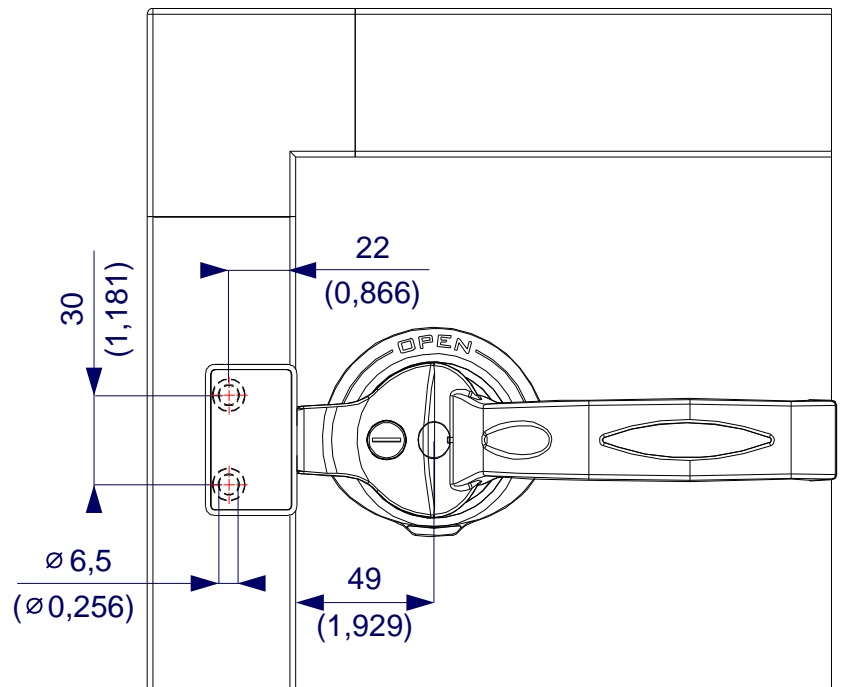

DN ISO - 0

Handle DN ISO - O

Box of 25 pc.

- Characteristics and versions:
- available for thermal break profiles and frames
 - single version for all profiles and panels
 - available with removal key

Drawings of the different versions:

DN ISO - O
Single panel

DN ISO - O
Double panel,
Double wall profile

DN ISO - O
Single panel,
Thermal break profile

DN ISO - O
Double panel,
Thermal break profile