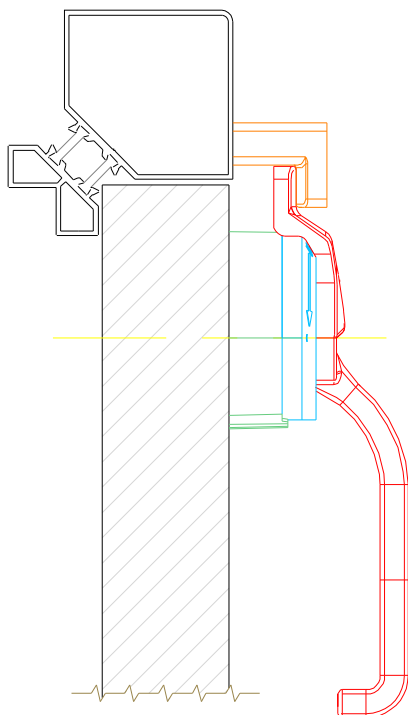

DN ISO - 0

Handle DN ISO - O

Box of 25 pc.

- Characteristics and versions:
- available for thermal break profiles and frames
 - single version for all profiles and panels
 - available with removal key

Drawings of the different versions:

DN ISO - O
Single panel

DN ISO - O
Double panel,
Double wall profile

DN ISO - O
Single panel,
Thermal break profile

DN ISO - O
Double panel,
Thermal break profile