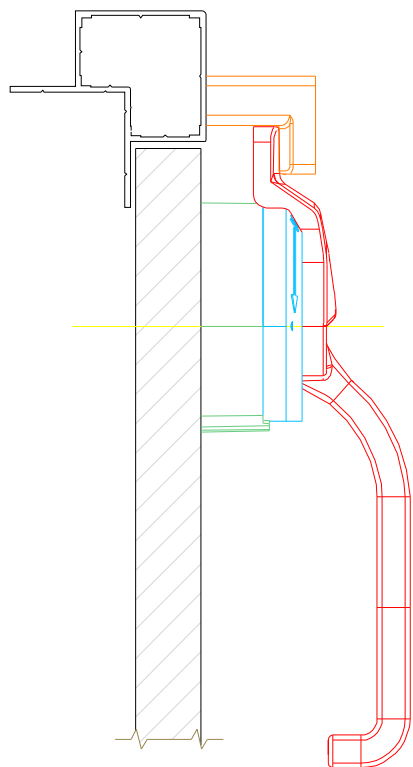

DN ISO - 0

Handle DN ISO - O

Box of 25 pc.

- Characteristics and versions:
- available for thermal break profiles and frames
 - single version for all profiles and panels
 - available with removal key

Drawings of the different versions:

DN ISO - O
Single panel

DN ISO - O
Double panel,
Double wall profile

DN ISO - O
Single panel,
Thermal break profile

DN ISO - O
Double panel,
Thermal break profile