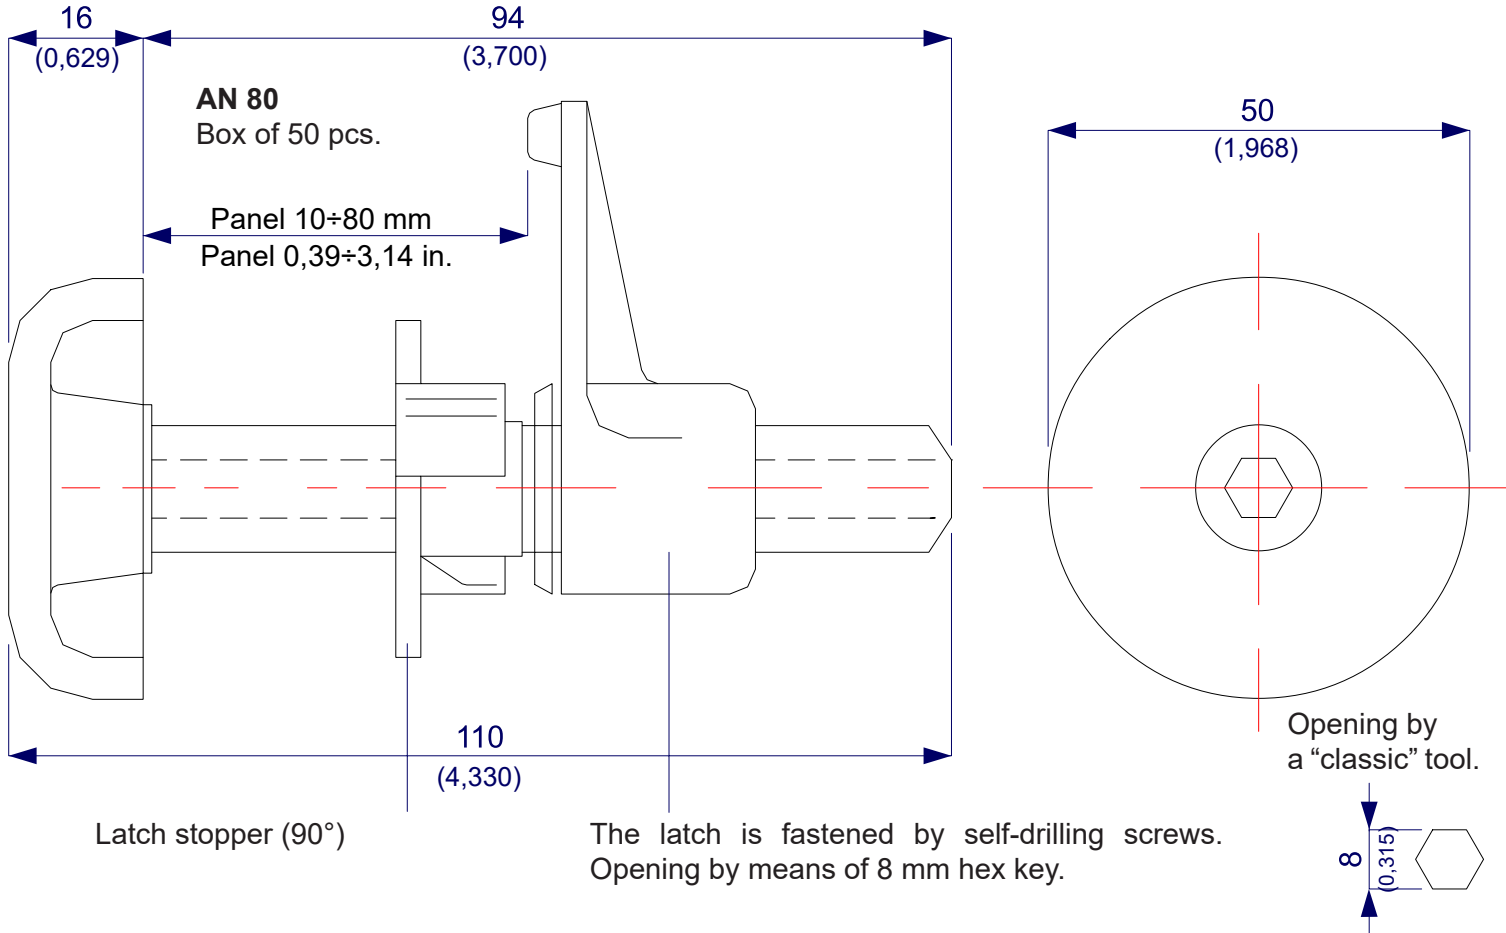

Nylon lock with aluminium pin

Flat lock (handle in line with the panel)