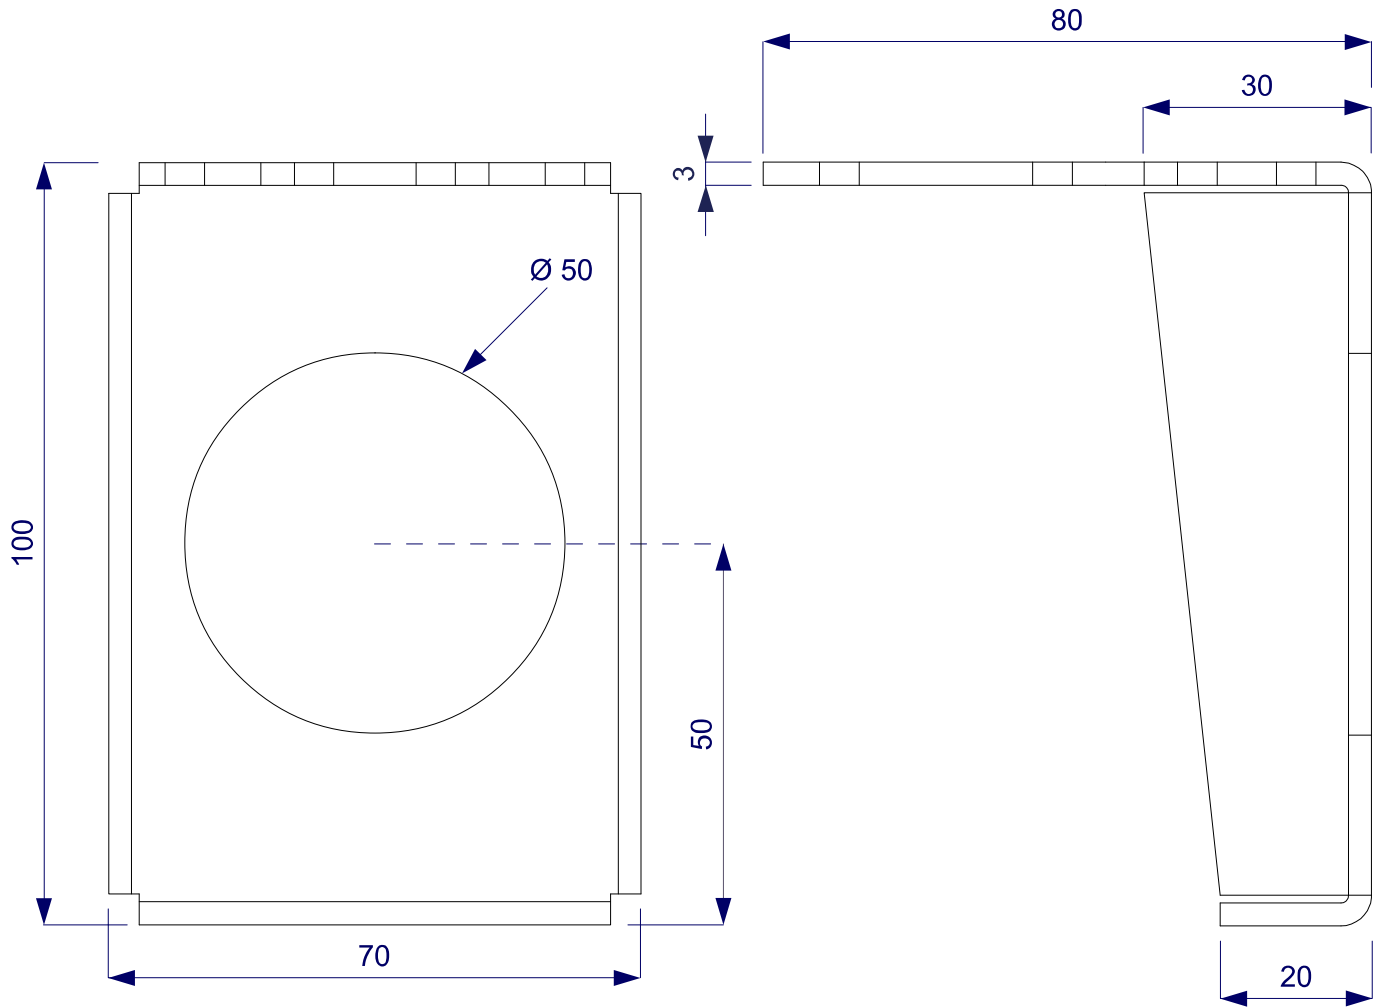

3°) Intermediate steel foot

DS 105 I
Box of 40 pcs.